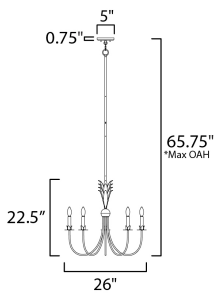

MEASUREMENTS

- DIMENSION : 26" L x 26" W x 22.5" H
- MAX OAH : 65.75" OAH
- CANOPY : 5" W x 0.75" H x 5" L
- HANGING WEIGHT : 5.94 lb

LAMPING

- INPUT VOLTAGE : 120V
- BULB : 5 x 60W Incandescent E12 Candelabra , 300W Total
- BULB INCLUDED : (Not Included)
- DIMMABLE : Y